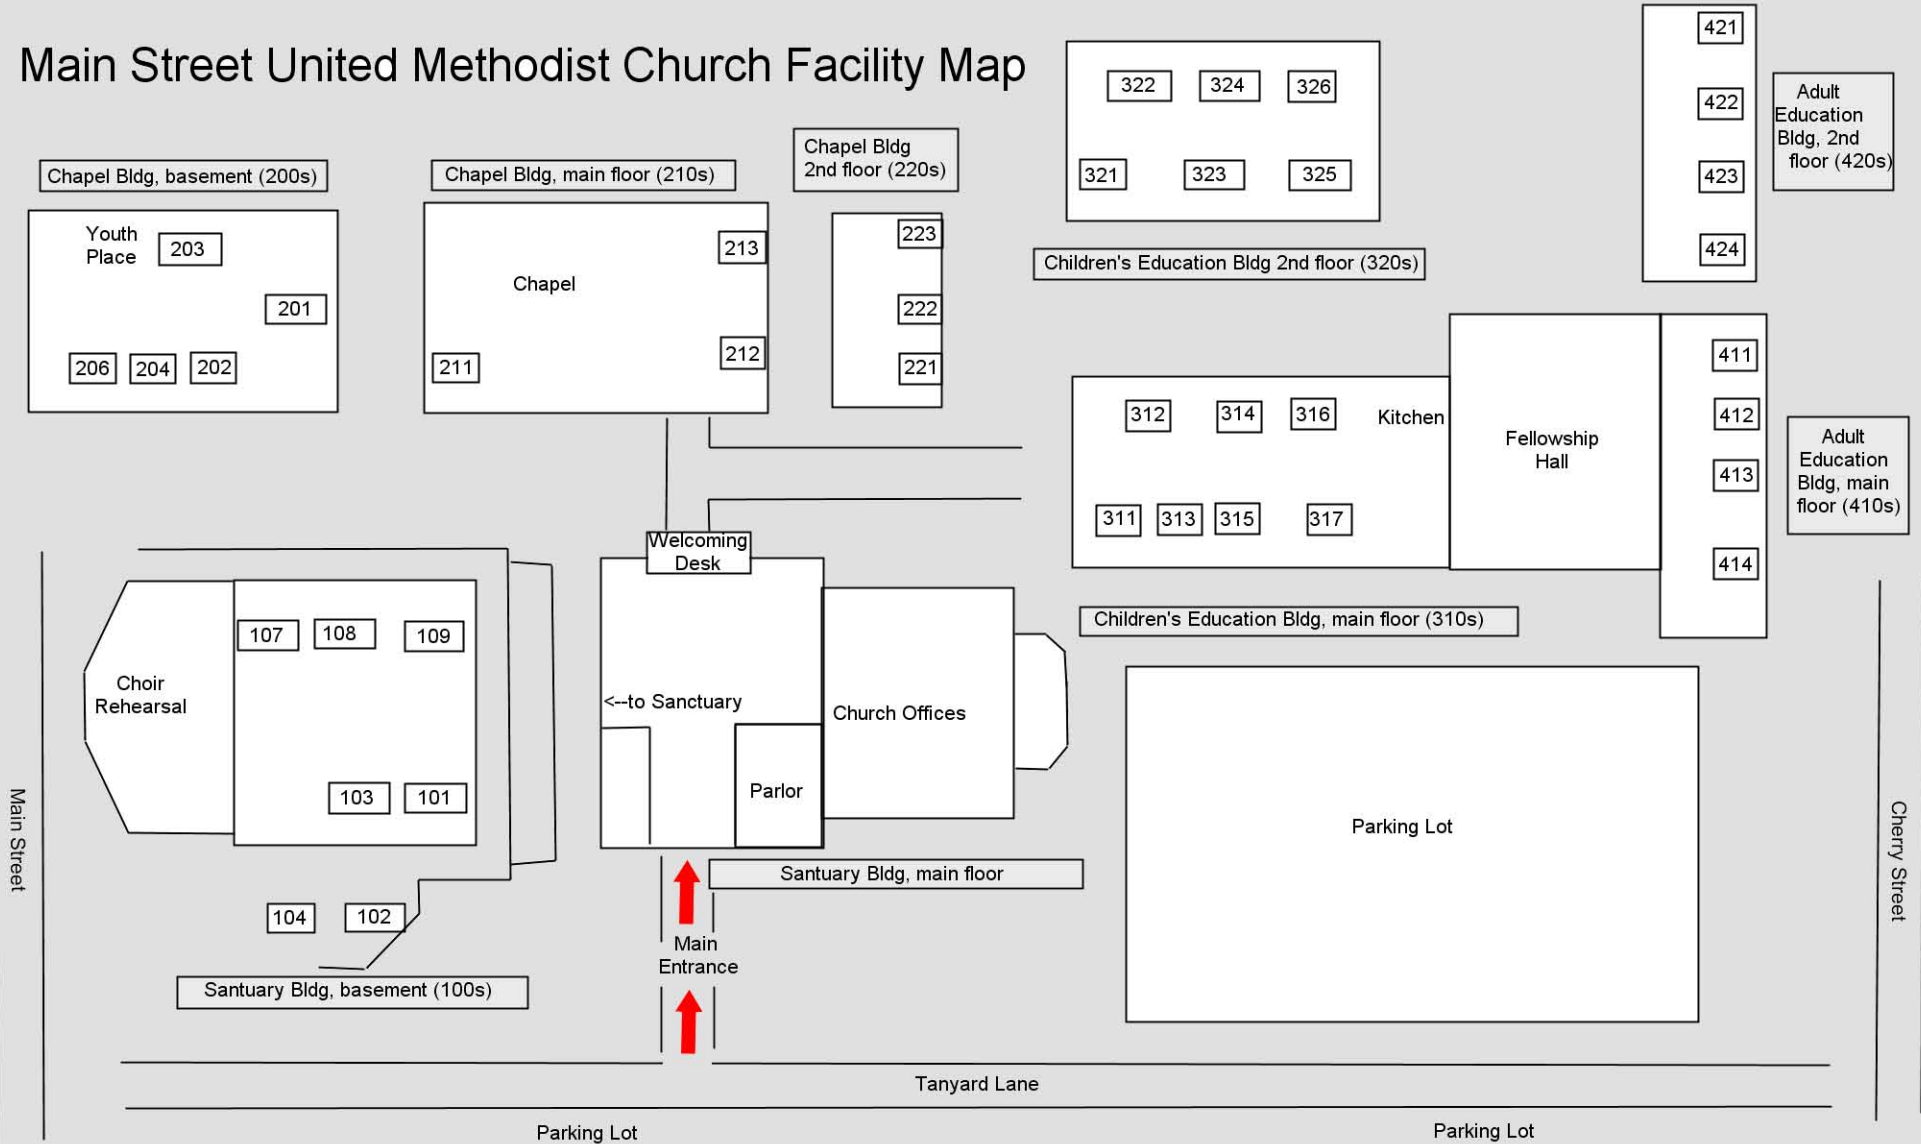

Main Street United Methodist Church Facility Map

Main Street

Cherry Street

Tanyard Lane

Parking Lot

Parking Lot